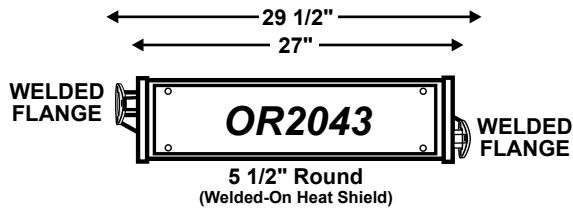

Direct-Fit Mufflers

TRUCKS BY APPLICATION

VOLKSWAGEN

83-91 Volkswagen Vanagon 4 Cyl.

83-85 Volkswagen Vanagon 4 Cyl.

**Can't find parts you
are looking for,
Contact Customer Service
800-882-6833
or
www.imcoweb.com**