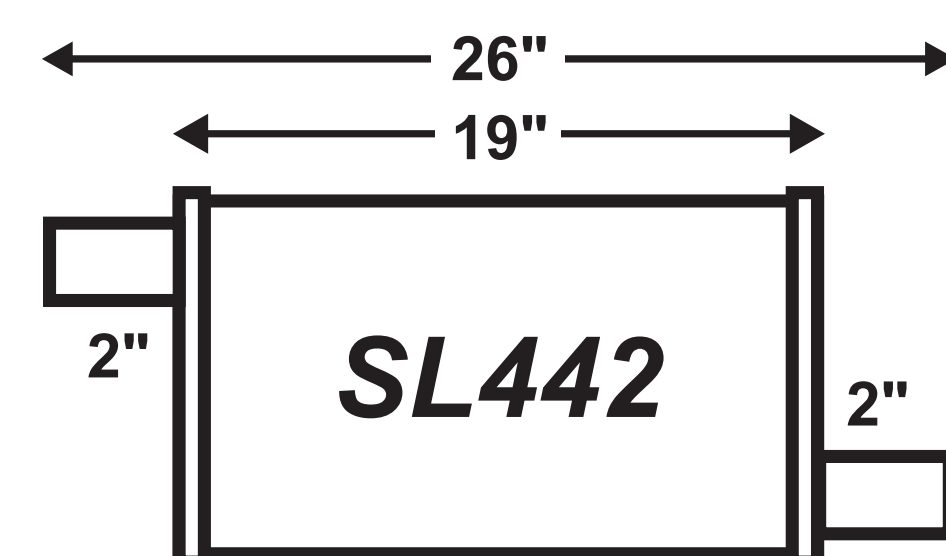

800-882-6833

www.imcoweb.com

SL - Saver Line

3 1/4" x 7 3/4" OFFSET - CENTER

4 1/4" x 9" OFFSET - CENTER

4 1/4" x 9" OFFSET - OFFSET

4 1/2" x 9 3/4" OFFSET - CENTER

4 1/2" x 9 3/4" OFFSET - OFFSET

6" ROUND OFFSET - OFFSET