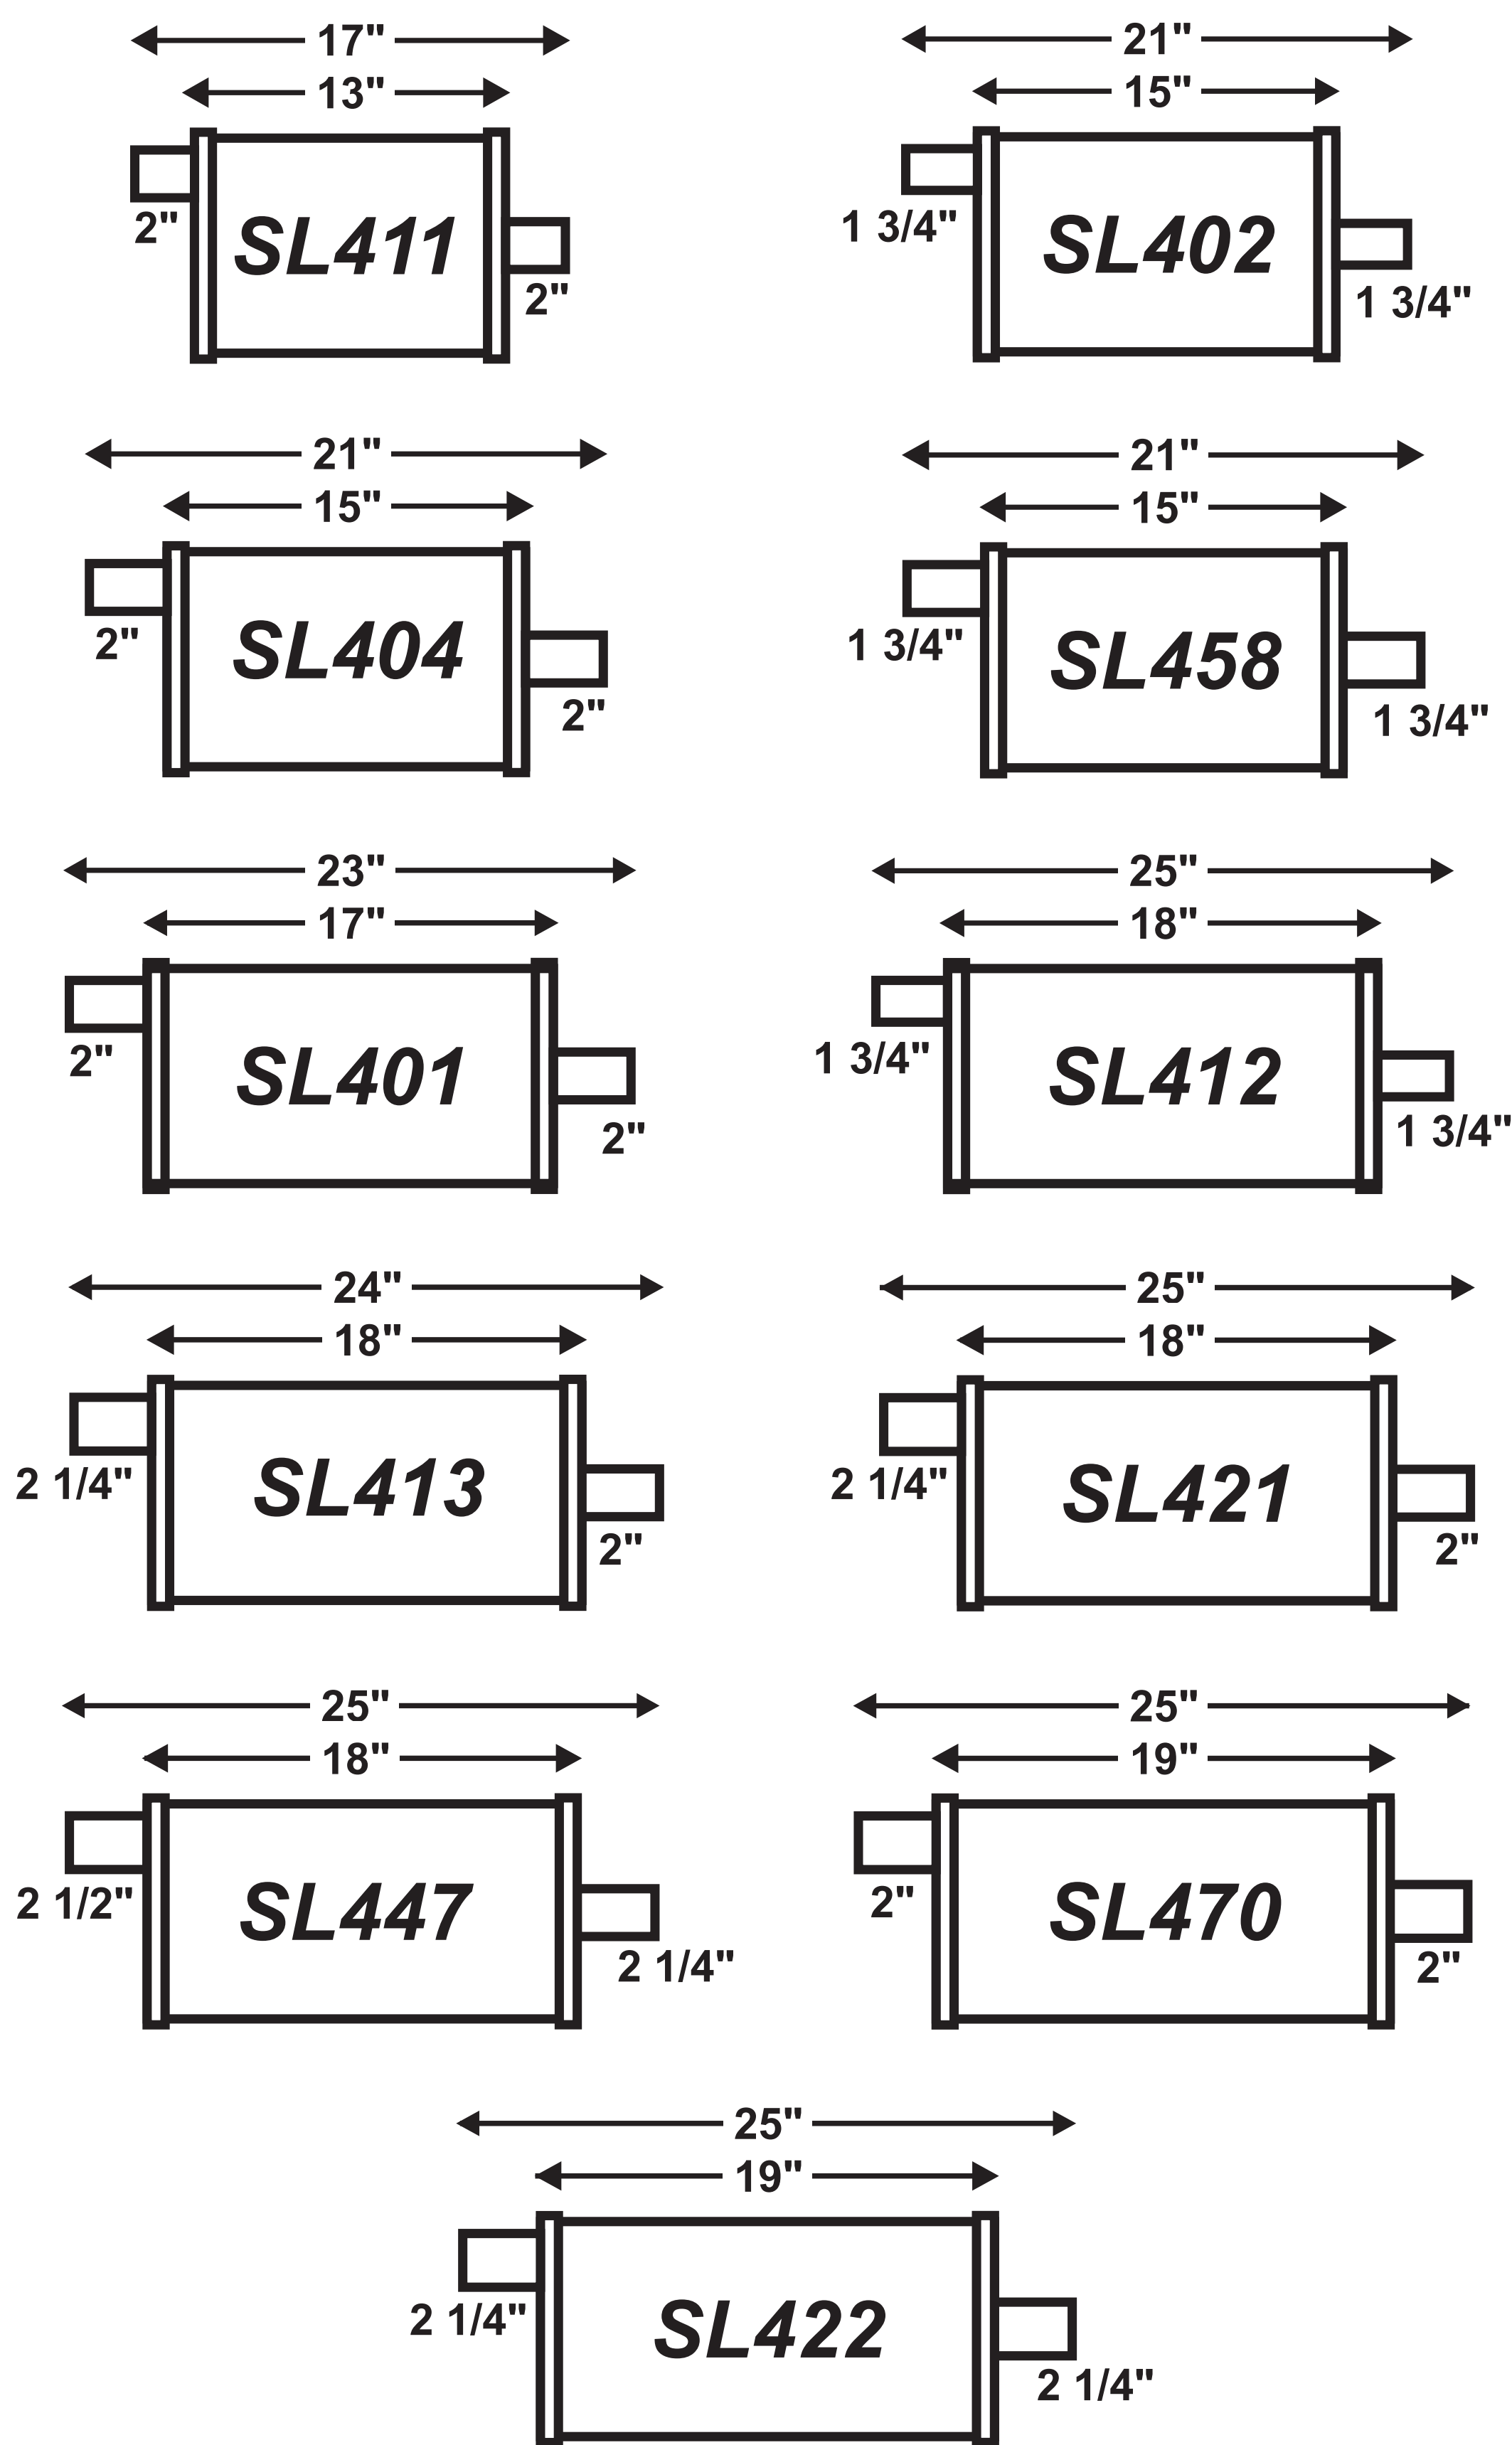

800-882-6833

www.imcoweb.com

SL - Saver Line

3 1/4" x 7 3/4" OFFSET - CENTER

4 1/4" x 9" OFFSET - CENTER

4 1/4" x 9" OFFSET - OFFSET

4 1/2" x 9 3/4" OFFSET - CENTER

4 1/2" x 9 3/4" OFFSET - OFFSET

6" ROUND OFFSET - OFFSET