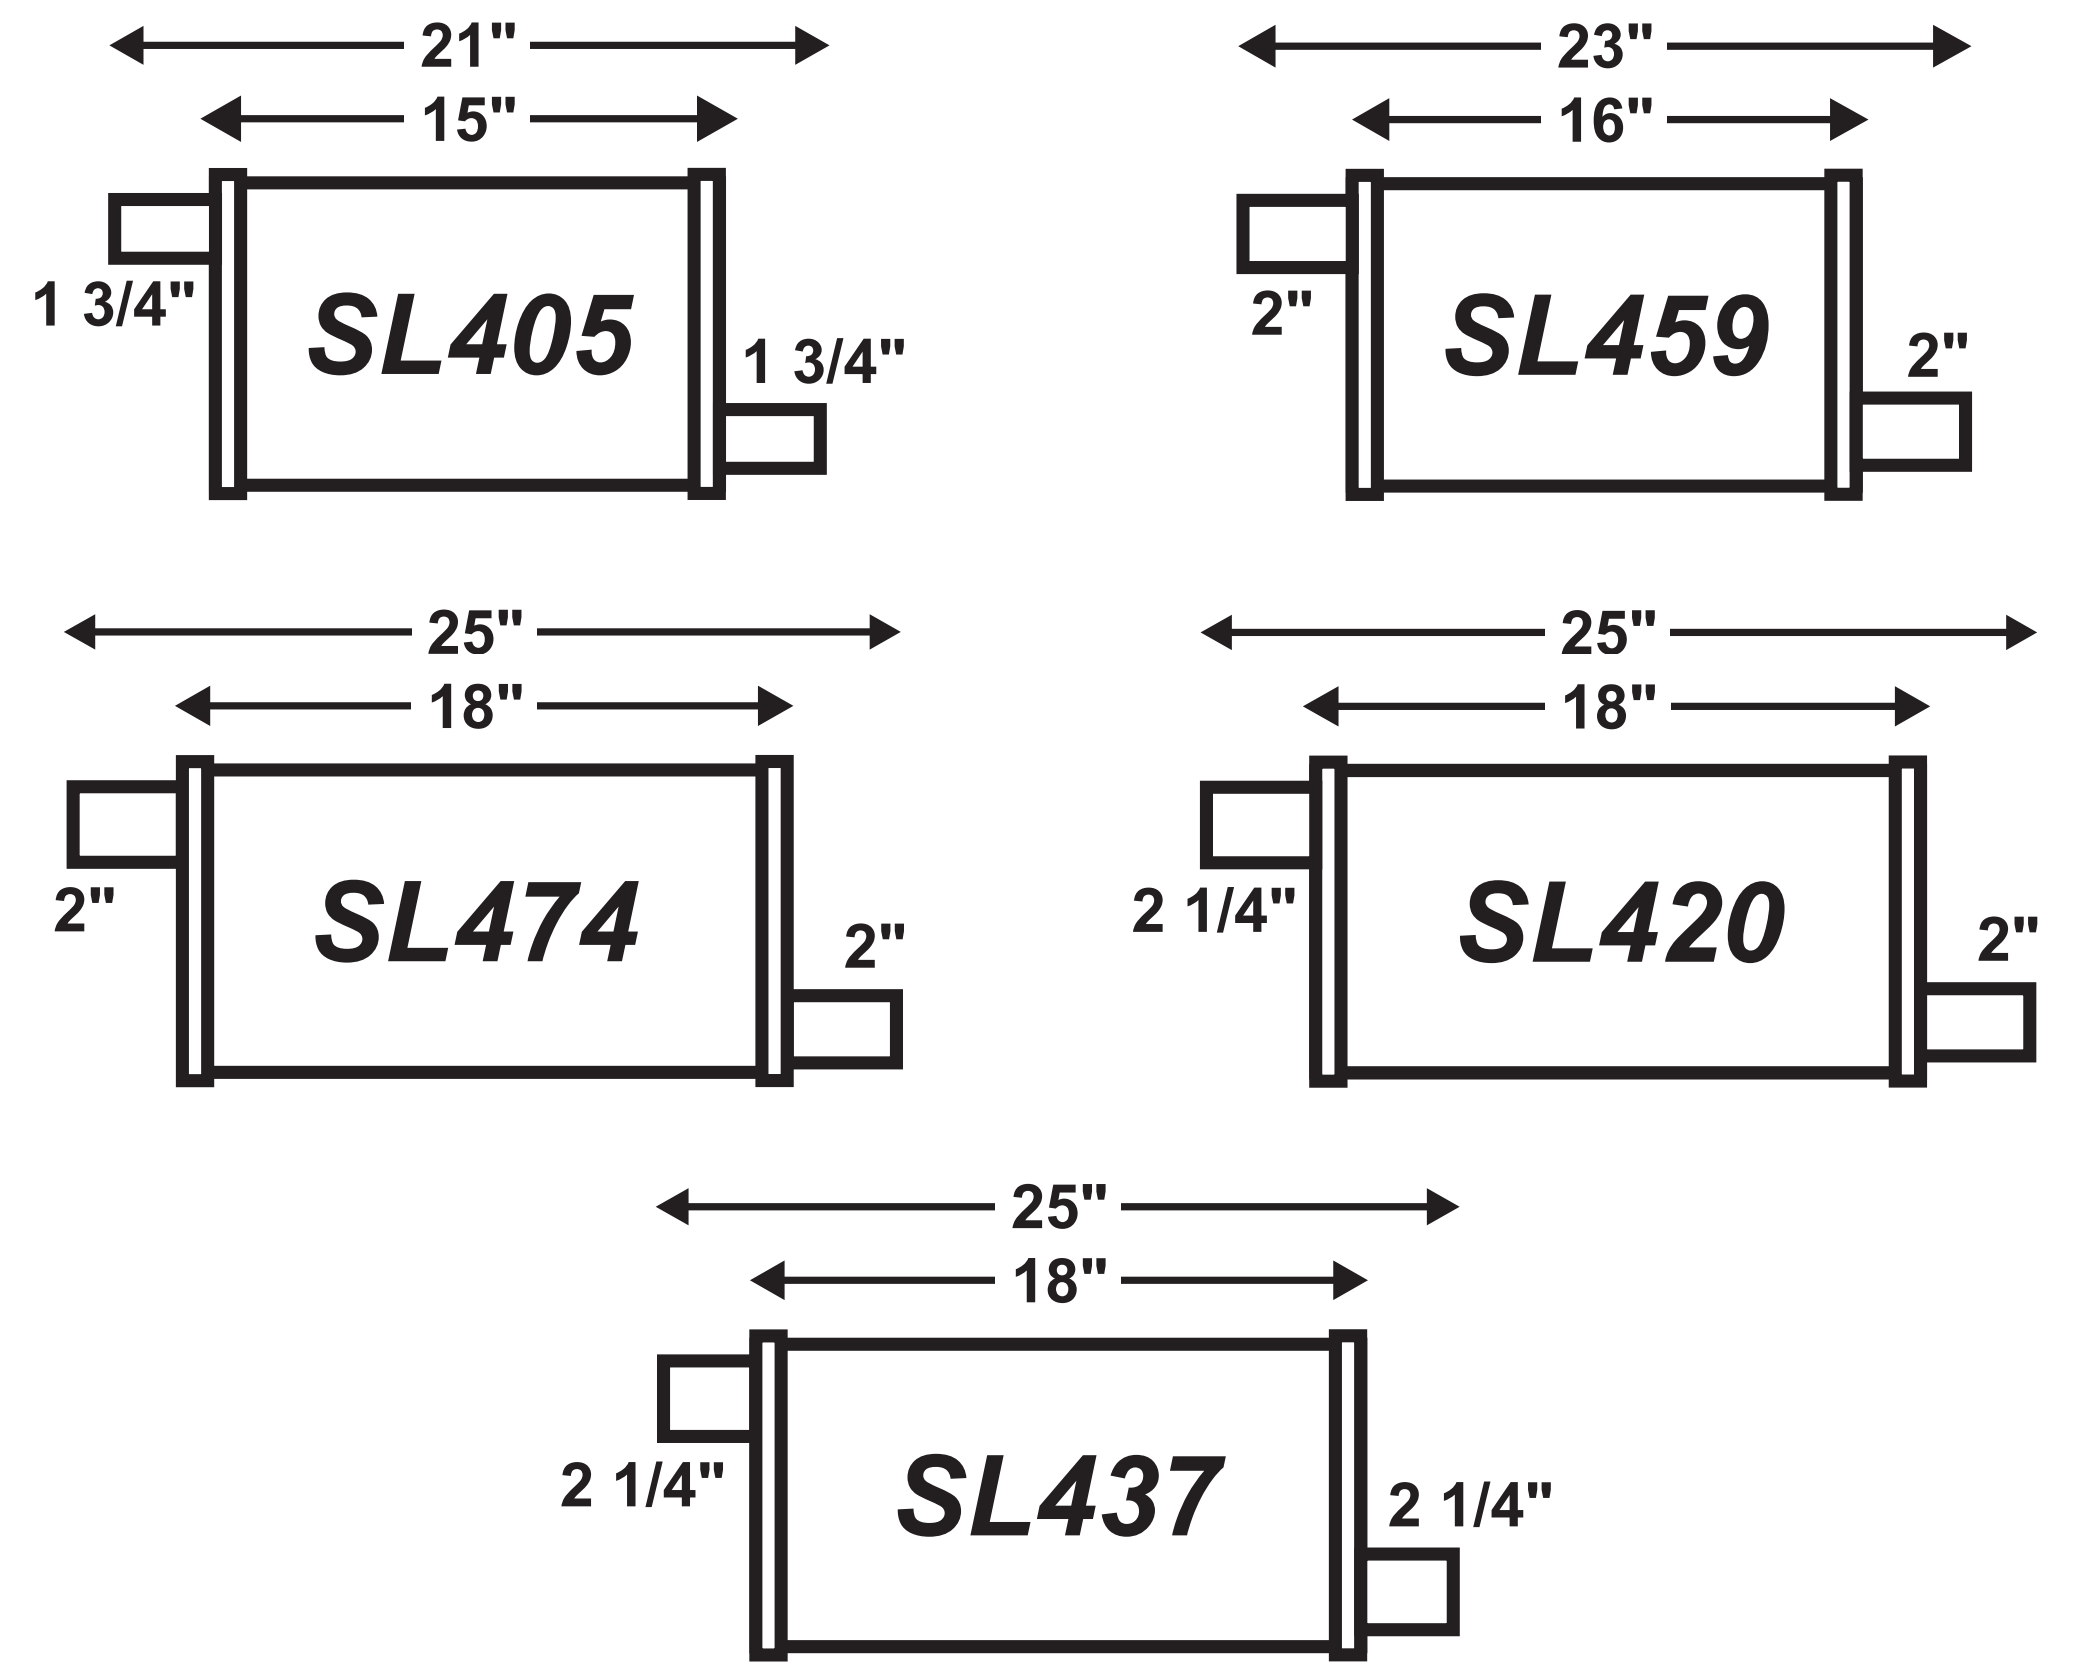

800-882-6833

www.imcoweb.com

SL - Saver Line

3 1/4" x 7 3/4" OFFSET - CENTER

4 1/4" x 9" OFFSET - CENTER

4 1/4" x 9" OFFSET - OFFSET

4 1/2" x 9 3/4" OFFSET - CENTER

4 1/2" x 9 3/4" OFFSET - OFFSET

6" ROUND OFFSET - OFFSET