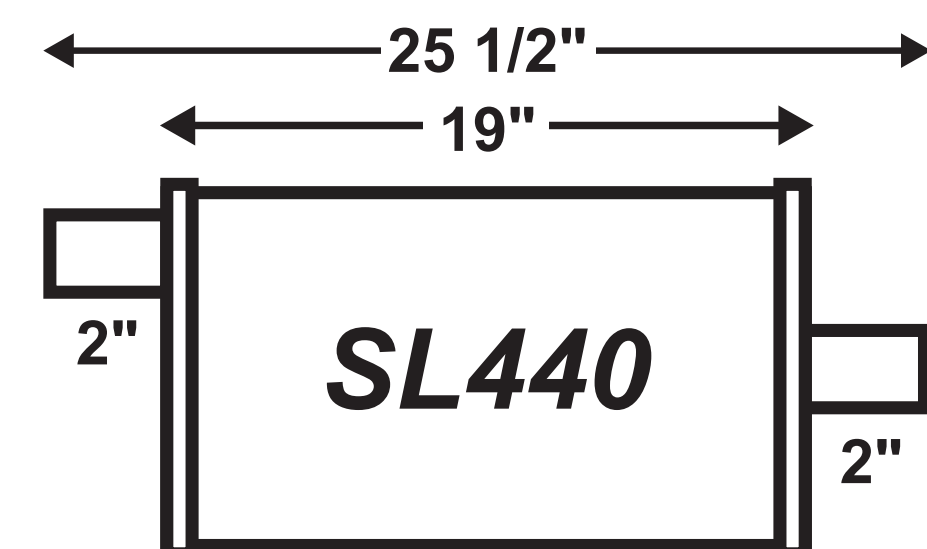

800-882-6833

www.imcoweb.com

SL - Saver Line

3 1/4" x 7 3/4" OFFSET - CENTER

4 1/4" x 9" OFFSET - CENTER

4 1/4" x 9" OFFSET - OFFSET

4 1/2" x 9 3/4" OFFSET - CENTER

4 1/2" x 9 3/4" OFFSET - OFFSET

6" ROUND OFFSET - OFFSET