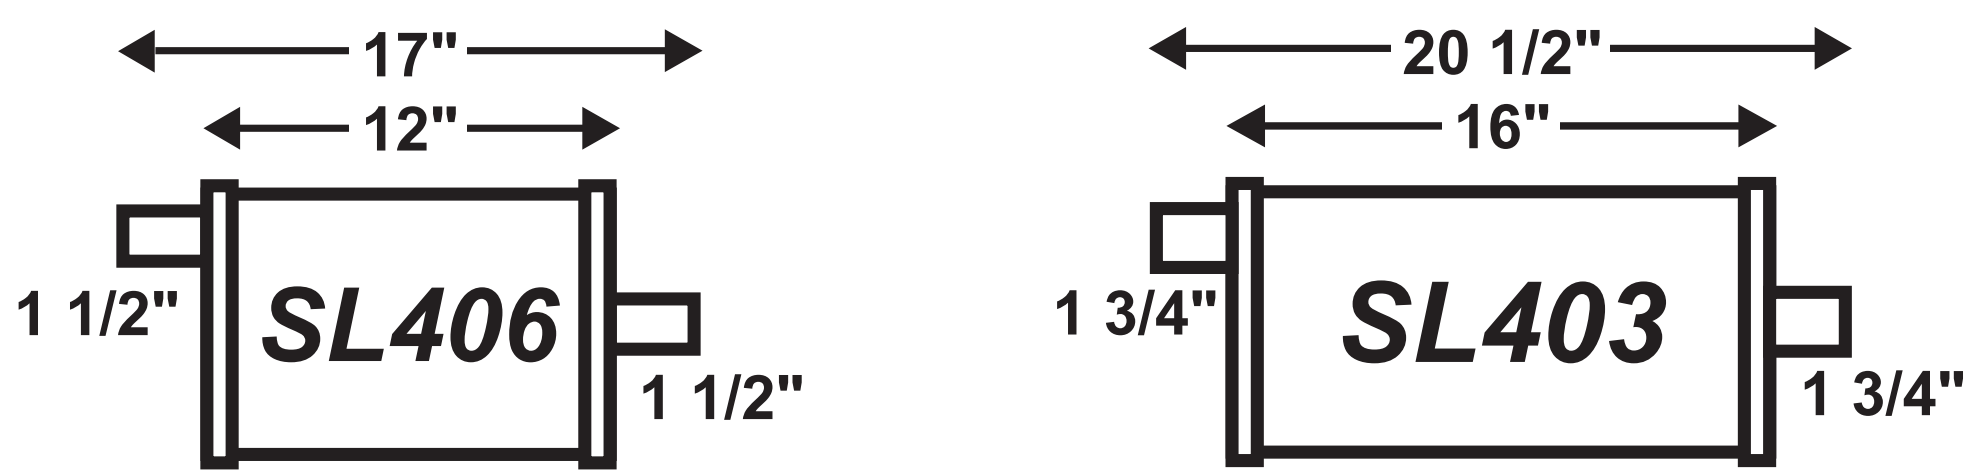

800-882-6833

www.imcoweb.com

SL - Saver Line

3 1/4" x 7 3/4" OFFSET - CENTER

4 1/4" x 9" OFFSET - CENTER

4 1/4" x 9" OFFSET - OFFSET

4 1/2" x 9 3/4" OFFSET - CENTER

4 1/2" x 9 3/4" OFFSET - OFFSET

6" ROUND OFFSET - OFFSET